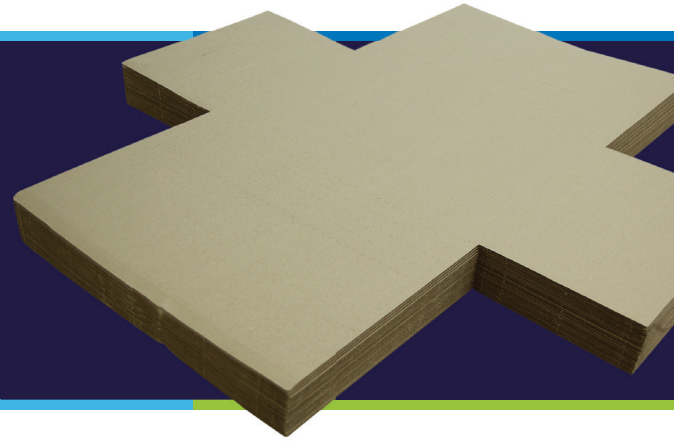

- I CUSTOM CUT OUT WRAPS
- I SCORED PADS
- I REGULAR SLOTTED CARTONS

Reduce shipping costs

Ship less air, packing material

Reduce shipping damage

Perfect fit boxes protect your product better

Custom fit packaging

Makes your shipment look more professional

Cut Out Wrap

A centre panel with four flaps wrap around the product, the width flaps can tuck under the length flaps or fold around themselves to form protective air cells. Cut Out Wraps are used for fragile materials requiring protective packaging or wrapping – often a thin or narrow package.

Scored Pads

Scored corrugated sheets scored to create a sleeve.
Great for packaging single signs or posters.

Micro to small lot runs
(e.g. 1-500 units)

Next day delivery*

Exact quantity

**Available in single wall
and double wall**