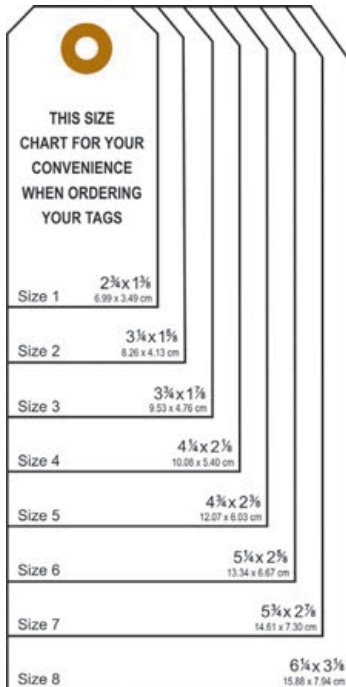

Shipping Tags

Product Code	Description	Quantity / Case
Manilla		
EMTGS001MA01IAT	#1 Shipping Tag 2 ¾" x 1 ⅜" – Manilla Singles	1,000
EMTGS004MA04IAT	#4 Shipping Tag 4 ¼" x 2 ⅛" – Manilla Singles	1,000
EMTGS005MA05IAT	#5 Shipping Tag 4 ¾" x 2 ⅜" – Manilla Singles	1,000
EMTGS006MA06IAT	#6 Shipping Tag 5 ¼" x 2 ⅝" – Manilla Singles	1,000
EMTGS007MA07IAT	#7 Shipping Tag 5 ¾" x 2 ⅞" – Manilla Singles	1,000
EMTGS008MA08IAT	#8 Shipping Tag 6 ¼" x 3 ⅛" – Manilla Singles	1,000
EMTGG014MA04IAT	#4 Shipping Tag 4 ¼" x 2 ⅛" – Manilla Gangs	1,000
EMTGG015MA05IAT	#5 Shipping Tag 4 ¾" x 2 ⅜" – Manilla Gangs	1,000
EMTGG016MA06IAT	#6 Shipping Tag 5 ¼" x 2 ⅝" – Manilla Gangs	1,000
EMTGG017MA07IAT	#7 Shipping Tag 5 ¾" x 2 ⅞" – Manilla Gangs	1,000
EMTGG018MA08IAT	#8 Shipping Tag 6 ¼" x 3 ⅛" – Manilla Gangs	1,000
Red		
EMTGS004CR04IAT	#4 Shipping Tag 4 ¼" x 2 ⅛" – Red Singles	1,000
EMTGS005CR05IAT	#5 Shipping Tag 4 ¾" x 2 ⅜" – Red Singles	1,000
EMTGS006CR06IAT	#6 Shipping Tag 5 ¼" x 2 ⅝" – Red Singles	1,000
EMTGS008CR08IAT	#8 Shipping Tag 6 ¼" x 3 ⅛" – Red Singles	1,000
EMTGG014CR04IAT	#4 Shipping Tag 4 ¼" x 2 ⅛" – Red Gangs	1,000
EMTGG015CR05IAT	#5 Shipping Tag 4 ¾" x 2 ⅜" – Red Gangs	1,000
EMTGG016CR06IAT	#6 Shipping Tag 5 ¼" x 2 ⅝" – Red Gangs	1,000
EMTGG018CR08IAT	#8 Shipping Tag 6 ¼" x 3 ⅛" – Red Gangs	1,000